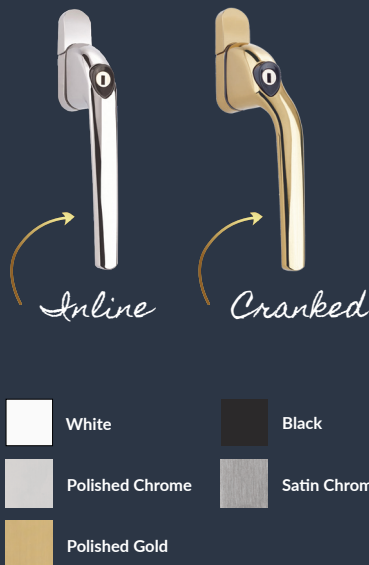

Eleganza Price List

Box quantity discounts available

Casement Handles | Cranked and Inline

Available in five stunning finishes

SKU	Description	Colour	Price
MCHLWH	Left hand cranked handle	White	£2.55
MCHLBL	Left hand cranked handle	Black	£2.55
MCHLPC	Left hand cranked handle	Polished Chrome	£6.25
MCHLSC	Left hand cranked handle	Satin Chrome	£6.25
MCHGLD	Left hand cranked handle	Gold	£6.25
MCHRWH	Right hand cranked handle	White	£2.55
MCHRBL	Right hand cranked handle	Black	£2.55
MCHRPC	Right hand cranked handle	Polished Chrome	£6.25
MCHRSC	Right hand cranked handle	Satin Chrome	£6.25
MCHRGLD	Right hand cranked handle	Gold	£6.25
MCHWH	Inline handle	White	£2.50
MCHBL	Inline handle	Black	£2.50
MCHPC	Inline handle	Polished Chrome	£5.50
MCHSC	Inline handle	Satin Chrome	£5.50
MCHGLD	Inline handle	Gold	£5.50

Available in five stunning finishes

Door Handles | Lever/Lever Set

SKU	Description	Colour	Price
MDHWH	Door Handle Lever/Lever Set	White	£12.50
MDHBL	Door Handle Lever/Lever Set	Black	£12.50
MDHPC	Door Handle Lever/Lever Set	Polished Chrome	£23.50
MDHSC	Door Handle Lever/Lever Set	Satin Chrome	£23.50
MDHGLD	Door Handle Lever/Lever Set	Gold	£23.50

Available in five stunning finishes

Letterboxes | 12 Inch Version

SKU	Description	Colour	Price
MLB12WH	12 Inch letterbox	White	£12.99
MLB12BL	12 Inch letterbox	Black	£12.99
MLB12PC	12 Inch letterbox	Polished Chrome	£14.99
MLB12SC	12 Inch letterbox	Satin Chrome	£14.99
MLB12GLD	12 Inch letterbox	Gold	£14.99