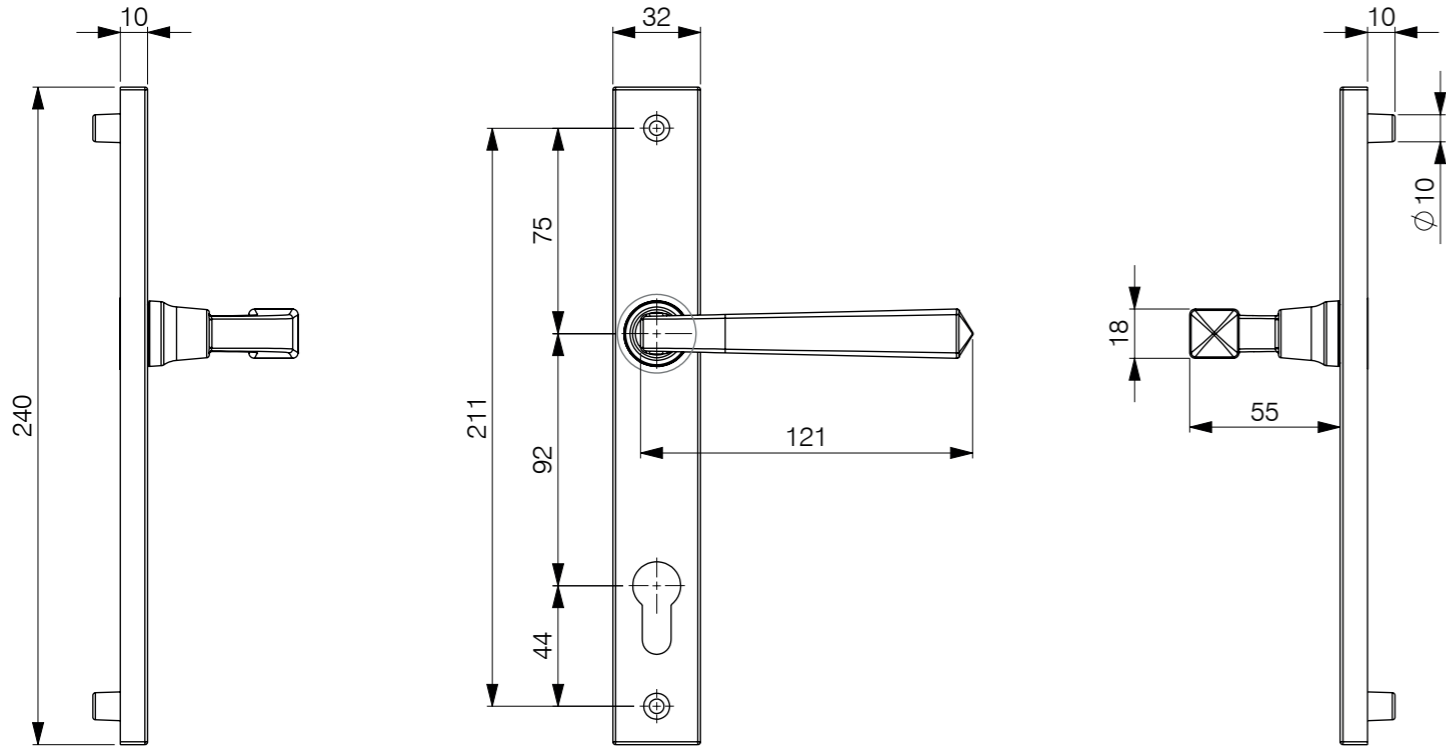

HERITAGE

DOOR HANDLE RANGE

TECHNICAL DRAWINGS

PART NUMBERS

| Description | Backplate length | PZ | Heritage Black | Heritage Pewter | Pewter Patina | Antique Bronze | Polished Chrome | Polished PVD Gold | Smooth Satin | Matt Black | White |
|----------------------|------------------|----|----------------|-----------------|---------------|----------------|-----------------|-------------------|--------------|------------|--------|
| Heritage Door Handle | 240mm | 92 | 702000 | 702001 | 702007 | 702008 | 702004 | 702005 | 702006 | 702002 | 702003 |
| 70mm Fixing Pack | - | - | 702270 | 702271 | 702277 | 702278 | 702274 | 702275 | 702279 | 702272 | 702273 |