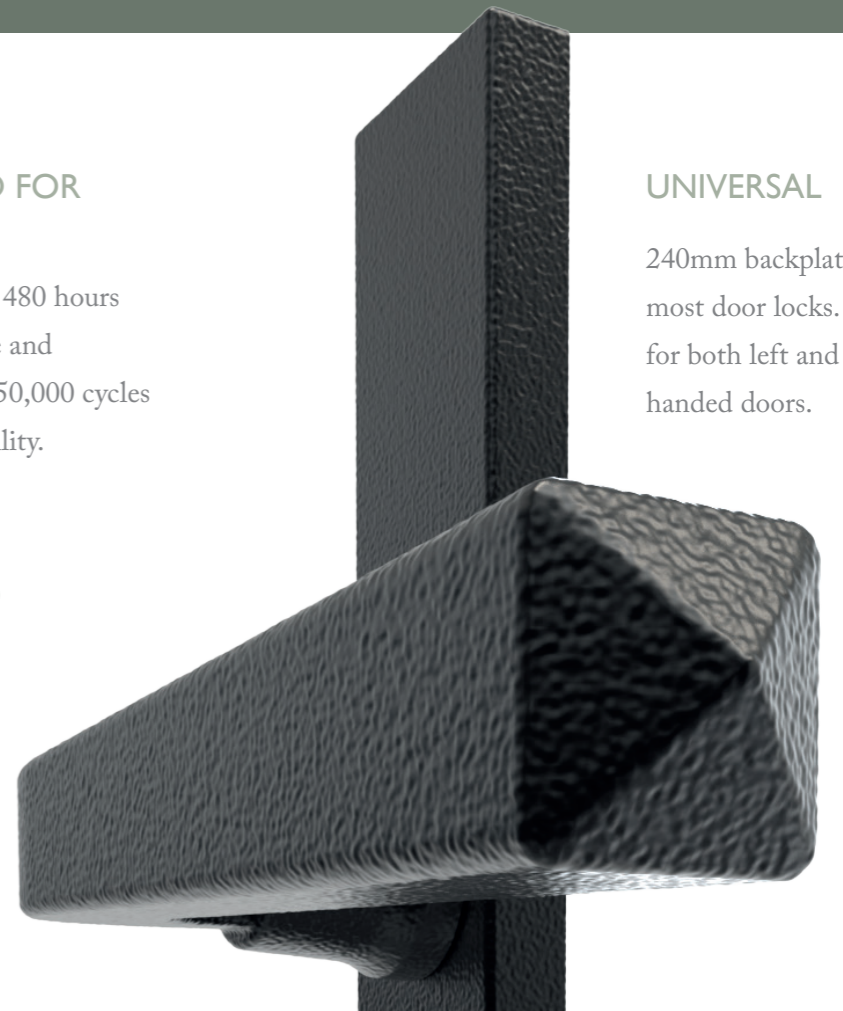

DIAMOND DETAIL

Authentic diamond shaped lever tip for a timeless aesthetic

CONTEMPORARY

A range of polished finishes add a Modern Heritage twist

EASY OPERATION

Integrated spring mechanism ensures consistent lever return to 90°

UNIVERSAL

240mm backplate to suit most door locks. Suitable for both left and right handed doors.

9 SUITED MODERN & CLASSIC FINISHES

| | | | | |
|---|---|---|---|---|
|  Matching Letterplate Available |  Matching Letterplate Available |  Matching Letterplate Available |  Matching Letterplate Available |  Matching Letterplate Available |
| Heritage Black | Heritage Pewter | Pewter Patina | Antique Bronze | Polished Chrome |
|  Matching Letterplate Available |  Matching Letterplate Available |  Matching Letterplate Available |  Matching Letterplate Available | |
| Polished Gold | Smooth Satin | Matt Black | White | |