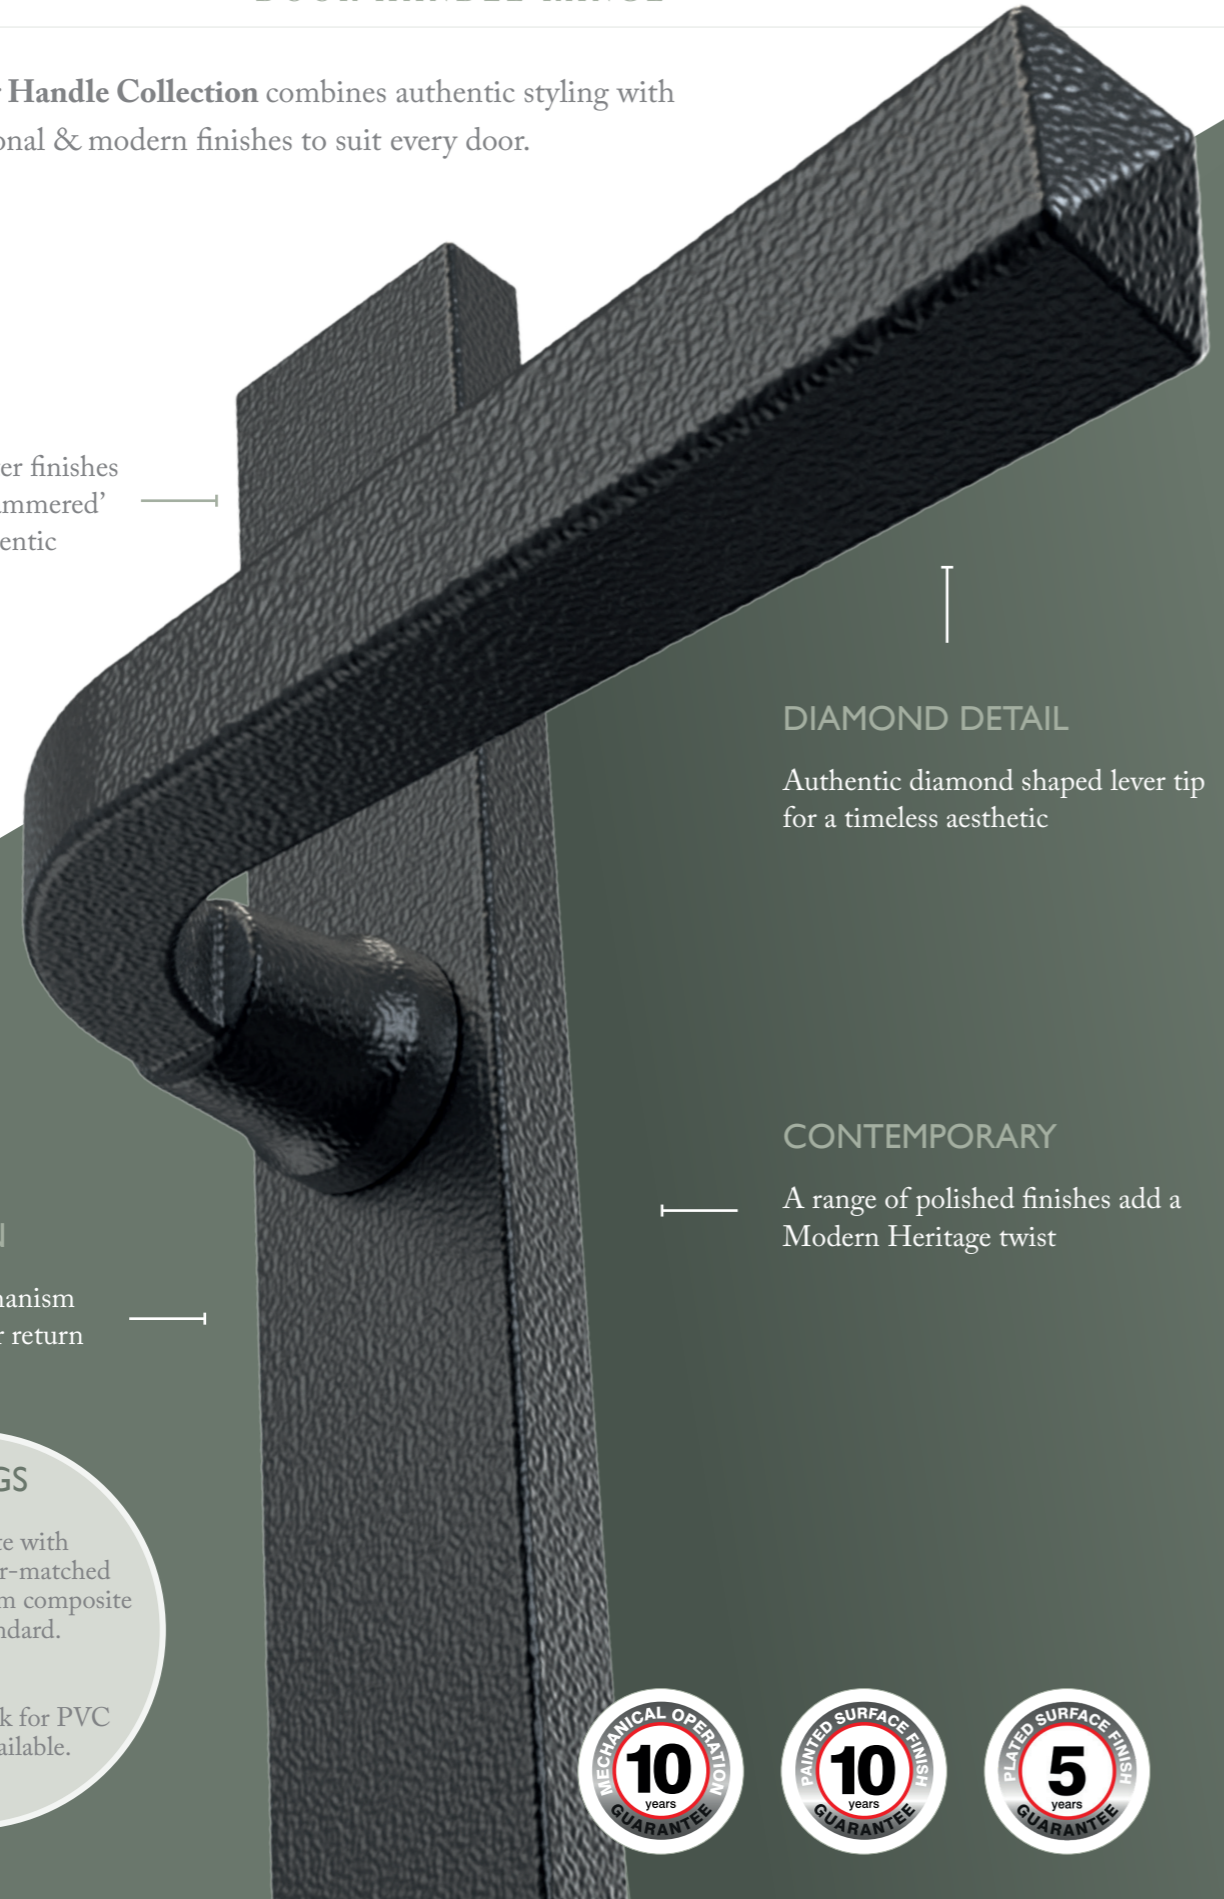

NEW

HERITAGE

COLLECTION

Modern Heritage Door & Window Furniture. Designed for all homes.

Hardware that starts with **you.**

 **MILA**

HERITAGE

DOOR HANDLE RANGE

The **Heritage Door Handle Collection** combines authentic styling with high quality, traditional & modern finishes to suit every door.

CLASSIC

Heritage black & pewter finishes feature a traditional 'hammered' textured effect for authentic styling

DIAMOND DETAIL

Authentic diamond shaped lever tip for a timeless aesthetic

CONTEMPORARY

A range of polished finishes add a Modern Heritage twist

EASY OPERATION

Integrated spring mechanism ensures consistent lever return to 90°

Beautifully designed, rosette key

Edge-to-edge cover cap with faux clocked screw

Self-latching push button prevents external manipulation

9 MODERN & CLASSIC FINISHES

Heritage Black Heritage Pewter Pewter Patina Antique Bronze Polished Chrome Polished Gold Smooth Satin Matt Black White