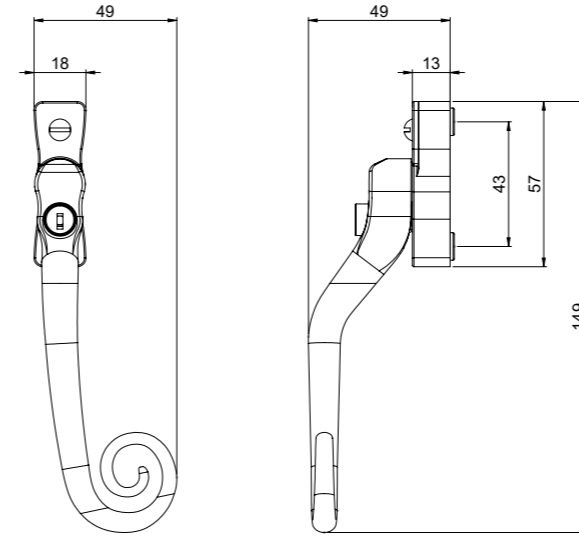

HERITAGE

ESPAQ HANDLE RANGE

TECHNICAL DRAWINGS

Monkey Tail