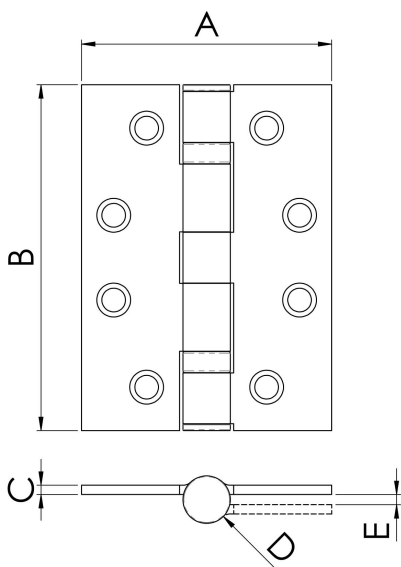

Enduro Grade 13 Ball Bearing Hinge, Grade 316 Stainless Steel

CEN1433

Grade 13 Ball Bearing Hinge (Max Load 120kg) in 2 sizes and 3 Finishes, also Radius version available. Ball bearing hinges have always been very popular for their smooth operation, durability, long lasting design and ability to carry heavier loads than washered hinges. They carry a CE mark and are Certifire tested. BS EN 1935 rated.